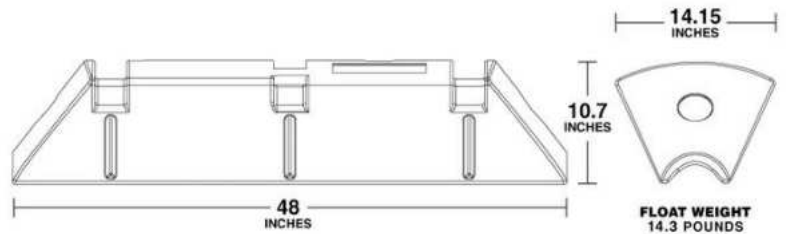

## Hoses & Pipes

*"EZ Connect Floats is a leading provider in designing adjustable, high-quality and versatile models of hose and pipeline floats for use in dredging and marine construction."*

## HOSE FLOATS AND PIPE FLOATS

Modular floats equals a one-size-fits-all solution for hose floatation.

EZ Connect Floats are modular floats for pipes and hoses and are new to the market. Made from ultra-durable polyethylene, our hose floats are designed in a way to maximize shipping efficiency as well as provide for a quick installation on the job site. Our EZ Connect Floats contain no foam inserts, making them more environmentally friendly, with the option to add foam for added buoyancy.

## SPECIFICATION

Pipe Diameter	14 in / 355.6 mm
Float Units	7 set
Submergence at 50%	469 lbs / 212.7 kg

14 inch pipe  
7 float units