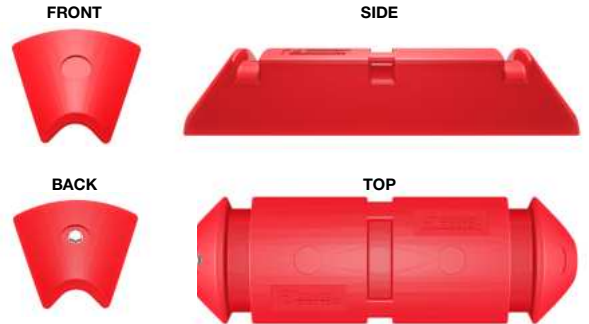

# 14" FLOATS

## Hoses & Pipes

*"EZ Connect Floats is a leading provider in designing adjustable, high-quality and versatile models of hose and pipeline floats for use in dredging and marine construction."*

## HOSE FLOATS AND PIPE FLOATS

Modular floats equals a one-size-fits-all solution for hose floatation.

EZ Connect Floats are modular floats for pipes and hoses and are new to the market. Made from ultra-durable polyethylene, our hose floats are designed in a way to maximize shipping efficiency as well as provide for a quick installation on the job site. Our EZ Connect Floats contain no foam inserts, making them more environmentally friendly, with the option to add foam for added buoyancy.

## SPECIFICATION

Pipe Diameter	14 in / 355.6 mm
Float Units	7 set
Submergence at 50%	469 lbs / 212.7 kg

14 inch pipe  
7 float units