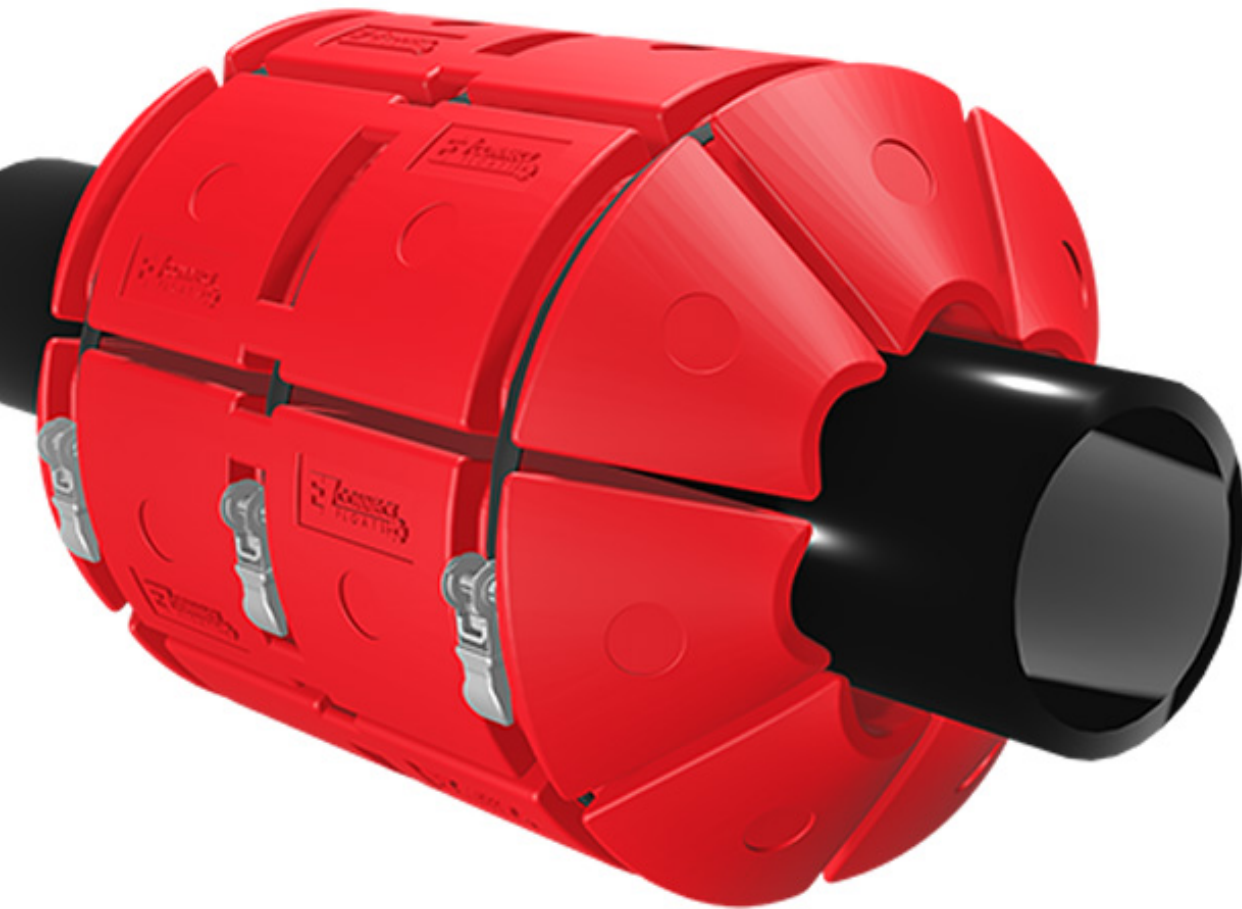

# 14" FLOATS

## Hoses & Pipes

*"EZ Connect Floats is a leading provider in designing adjustable, high-quality and versatile models of hose and pipeline floats for use in dredging and marine construction."*

## HOSE FLOATS AND PIPE FLOATS

Modular floats equals a one-size-fits-all solution for hose floatation.

EZ Connect Floats are modular floats for pipes and hoses and are new to the market. Made from ultra-durable polyethylene, our hose floats are designed in a way to maximize shipping efficiency as well as provide for a quick installation on the job site. Our EZ Connect Floats contain no foam inserts, making them more environmentally friendly, with the option to add foam for added buoyancy.

## SPECIFICATION

Pipe Diameter	14 in / 355.6 mm
Float Units	7 set
Submergence at 50%	469 lbs / 212.7 kg

14 inch pipe  
7 float units