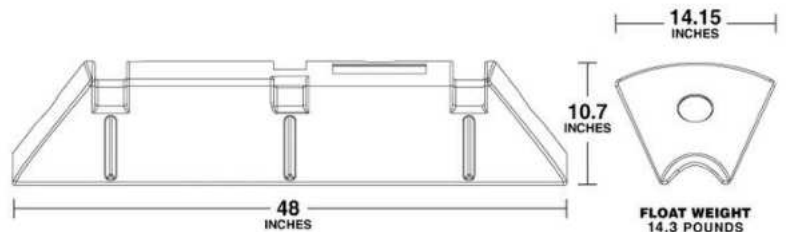

## Hoses & Pipes

*"EZ Connect Floats is a leading provider in designing adjustable, high-quality and versatile models of hose and pipeline floats for use in dredging and marine construction."*

VISIT [EZCONNECTFLOATS.COM](http://EZCONNECTFLOATS.COM) >>

## HOSE FLOATS AND PIPE FLOATS

Modular floats equals a one-size-fits-all solution for hose floatation.

EZ Connect Floats are modular floats for pipes and hoses and are new to the market. Made from ultra-durable polyethylene, our hose floats are designed in a way to maximize shipping efficiency as well as provide for a quick installation on the job site. Our EZ Connect Floats contain no foam inserts, making them more environmentally friendly, with the option to add foam for added buoyancy.

## SPECIFICATION

Pipe Diameter	22 in / 558.8 mm
Float Units	9 set
Submergence at 50%	603 lbs / 273.5 kg

22 inch pipe  
9 float units