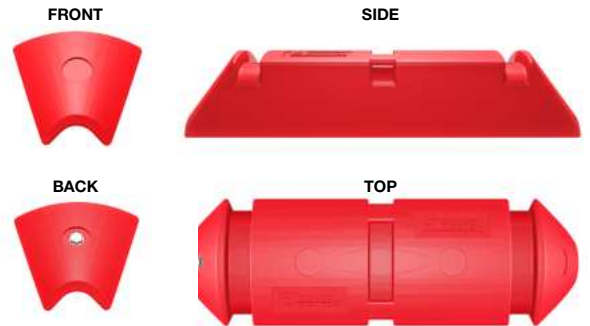

# 22" FLOATS

## Hoses & Pipes

*"EZ Connect Floats is a leading provider in designing adjustable, high-quality and versatile models of hose and pipeline floats for use in dredging and marine construction."*

VISIT [EZCONNECTFLOATS.COM](http://EZCONNECTFLOATS.COM) >>

## HOSE FLOATS AND PIPE FLOATS

Modular floats equals a one-size-fits-all solution for hose floatation.

EZ Connect Floats are modular floats for pipes and hoses and are new to the market. Made from ultra-durable polyethylene, our hose floats are designed in a way to maximize shipping efficiency as well as provide for a quick installation on the job site. Our EZ Connect Floats contain no foam inserts, making them more environmentally friendly, with the option to add foam for added buoyancy.